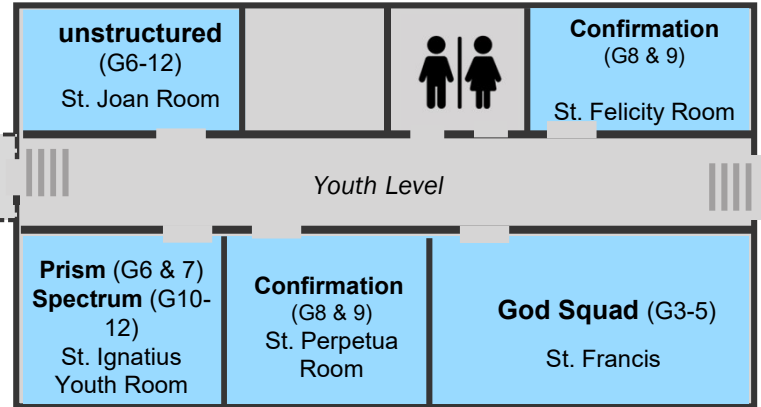

## Sunday & Wednesday Programs Main Level View

\*\* 3 yr. olds must be potty-trained or accompanied by parent.

50<sup>th</sup> Street

Wooddale Avenue

### Sunday & Wednesday Programs Main Level View

Minnehaha Creek